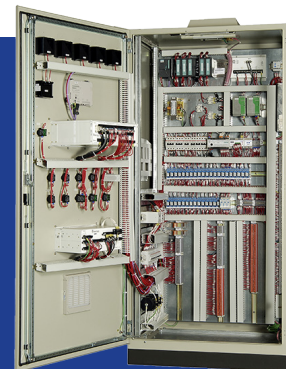

# DIGITAL EXCITATION CONTROL CAPABILITIES

Totally redundant DECS-2100 system

- Systems with excitation levels up to 10,000 Adc
- Solutions to fit any new or retrofit application
- Redundant controllers for mission critical applications
- Draw-out power bridges for online or offline maintenance
- Simplify system upgrades with our pan chassis construction for easy mounting into new or existing cubicles.

Draw-out power bridge

Dual DECS-250

Totally redundant DECS-400 system

- Complete experienced in-house design staff
- Full manufacturing and machine shop
- Multiple factory test cells

Single channel DECS-400

Software interface

Human-Machine Interface

Dual channel DECS-400 controllers

DECS-250/DGC-2020/BE1-11 system