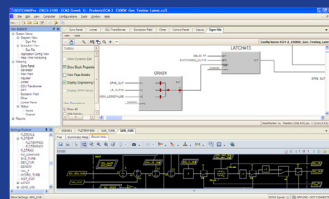

# DIGITAL EXCITATION CONTROL CAPABILITIES

Totally redundant DECS-2100 system

- Systems with excitation levels up to 10,000 Adc
- Solutions to fit any new or retrofit application
- Redundant controllers for mission critical applications
- Draw-out power bridges for online or offline maintenance
- Simplify system upgrades with our pan chassis construction for easy mounting into new or existing cubicles.

Draw-out power bridge

Dual DECS-250

Totally redundant DECS-400 system

- Complete experienced in-house design staff
- Full manufacturing and machine shop
- Multiple factory test cells

Single channel DECS-400

Software interface

Human-Machine Interface

Dual channel DECS-400 controllers

DECS-250/DGC-2020/BE1-11 system