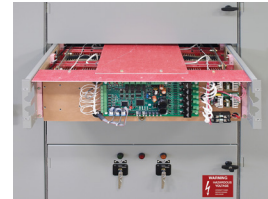

# DIGITAL EXCITATION CONTROL CAPABILITIES

Totally redundant DECS-2100 system

- Systems with excitation levels up to 10,000 Adc
- Solutions to fit any new or retrofit application
- Redundant controllers for mission critical applications
- Draw-out power bridges for online or offline maintenance
- Simplify system upgrades with our pan chassis construction for easy mounting into new or existing cubicles.

Draw-out power bridge

Dual DECS-250

Totally redundant DECS-400 system

- Complete experienced in-house design staff
- Full manufacturing and machine shop
- Multiple factory test cells

Single channel DECS-400