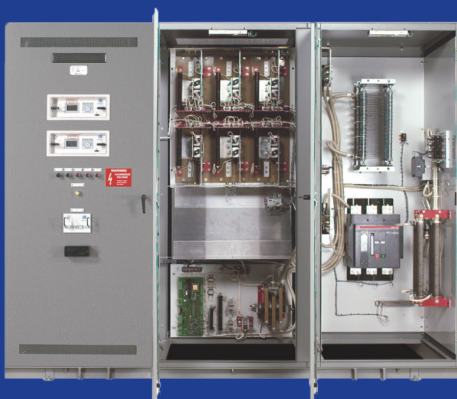

Dual channel DECS-400 controllers